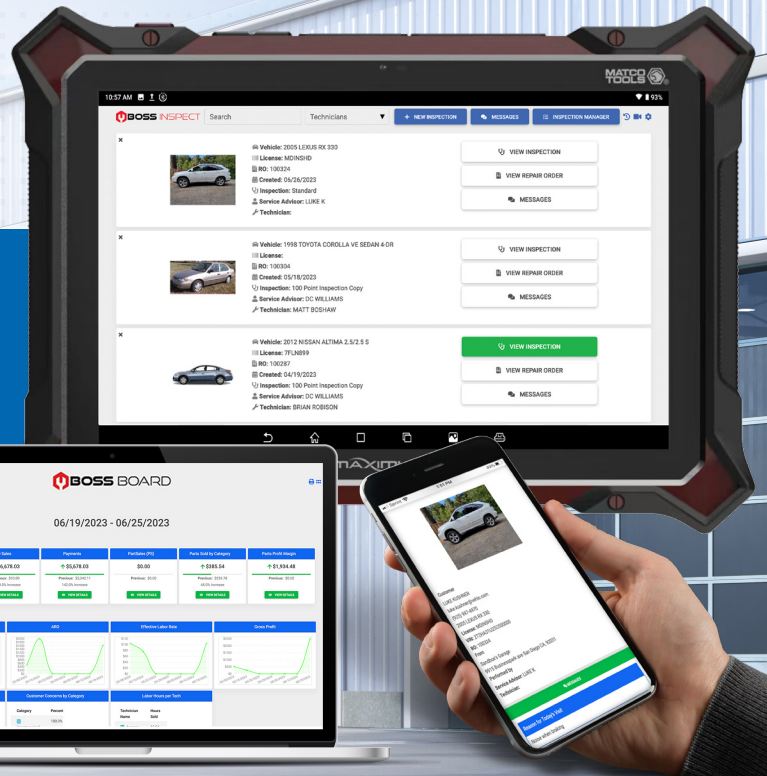

# THE ALL-IN-ONE SOLUTION YOUR SHOP IS MISSING

**SHOP**  
management  
*Powered by Shop Boss*

**THE RIGHT SOLUTION TO  
INCREASE AVERAGE REPAIR  
ORDER VALUE OVER 33%!**

**MATCO SHOP MANAGEMENT + MATCO SCAN TOOLS = AN EXCLUSIVE INTEGRATION**

## BUILT TO SAVE TECHNICIANS TIME AND EARN THEM MORE MONEY!

- **CLOUD-BASED** ANYTIME, ANYWHERE ACCESS
- **TRANSFER VEHICLE HEALTH REPORTS** DIRECTLY TO MATCO SHOP MANAGEMENT SOLUTION
- PERFORM **DIGITAL VEHICLE INSPECTIONS** FROM YOUR SCAN TOOL AND INCREASE ARO 33%
- **SPEECH-TO-TEXT**: ADD COMMENTS TO ROS WITHOUT TYPING, LEADING TO GREATER EFFICIENCY
- VIEW TODAY'S ASSIGNED **JOBS AT-A-GLANCE** TO IMPROVE TECHNICIAN PRODUCTIVITY
- **TEXT-TO-PAY** IMPROVES EOD EFFICIENCY; **CONSUMER FINANCING** CLOSERS HIGH TICKET ROS
- **FULL QUICKBOOKS** INTEGRATION ELIMINATES MANUAL ENTRY AND REDUCES ERRORS

# SELL MORE SERVICES + MAKE MORE MONEY WITH MATCO SMS

Matco Shop Management Solution simplifies daily operations so you can stay connected with your customers and earn more repeat business.

**SHOP**  
management

WEB-BASED SHOP MANAGEMENT SOFTWARE

EASILY MANAGE REPAIR ORDERS

INTEGRATED DIGITAL VEHICLE INSPECTIONS